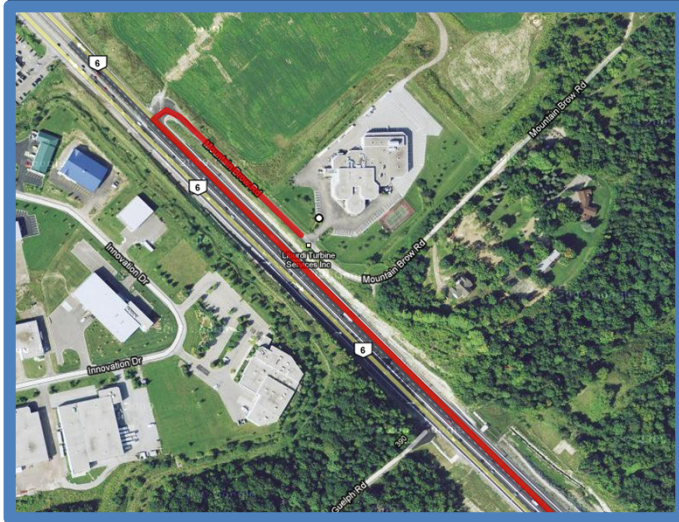

Highway 401/Guelph to Liburdi Engineering Ltd.

1. From south-bound on Highway 6, take York Road exit.
2. Take a left onto York Road, travelling across the highway overpass.
3. Take your first available left, back onto Highway 6 (north-bound)

400 Highway 6 North, Dundas, Ontario L9H 7K4 | Phone #: (905)-689-0734

Highway 403 to Liburdi Engineering Ltd.

1. As you drive north on Highway 6, stick to the furthest right lane.
2. Prepare to make a sharp right turn at the crest of the hill, at the Liburdi Engineering sign.