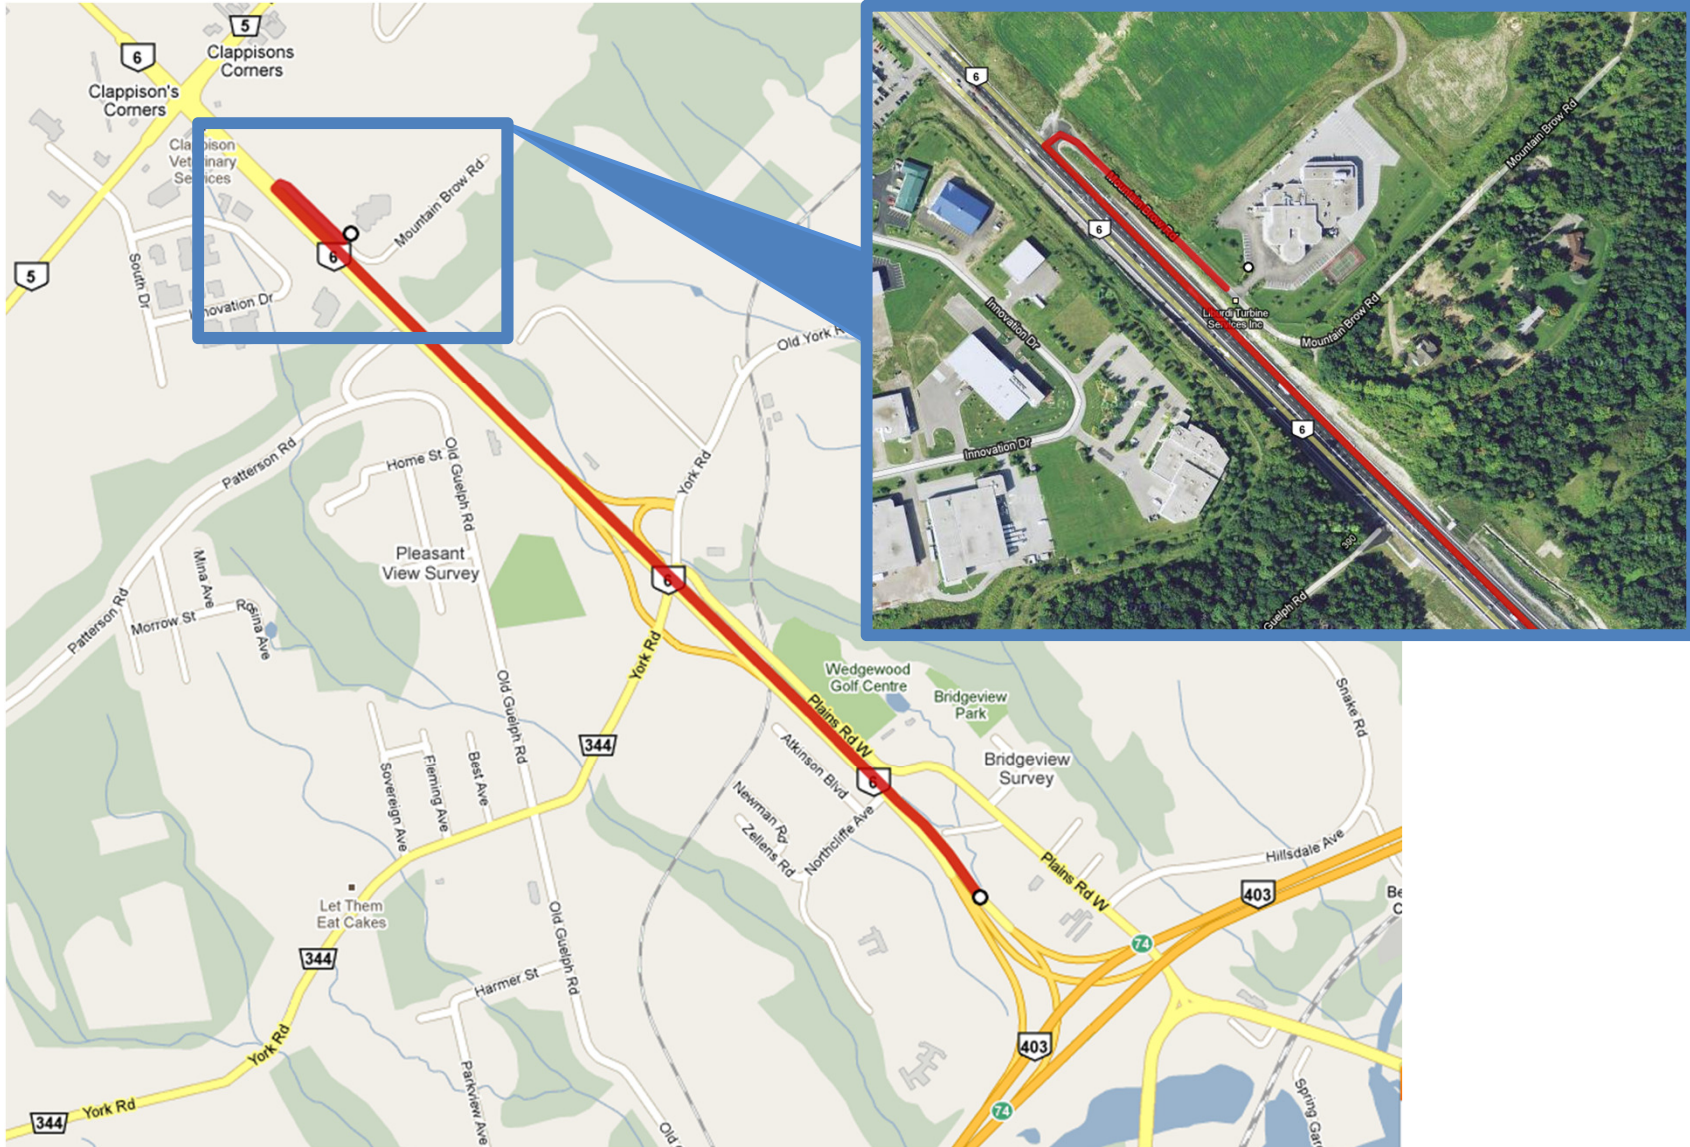

Highway 403 to Liburdi Engineering Ltd.

400 Highway 6 North, Dundas, Ontario L9H 7K4 | Phone #: (905)-689-0734