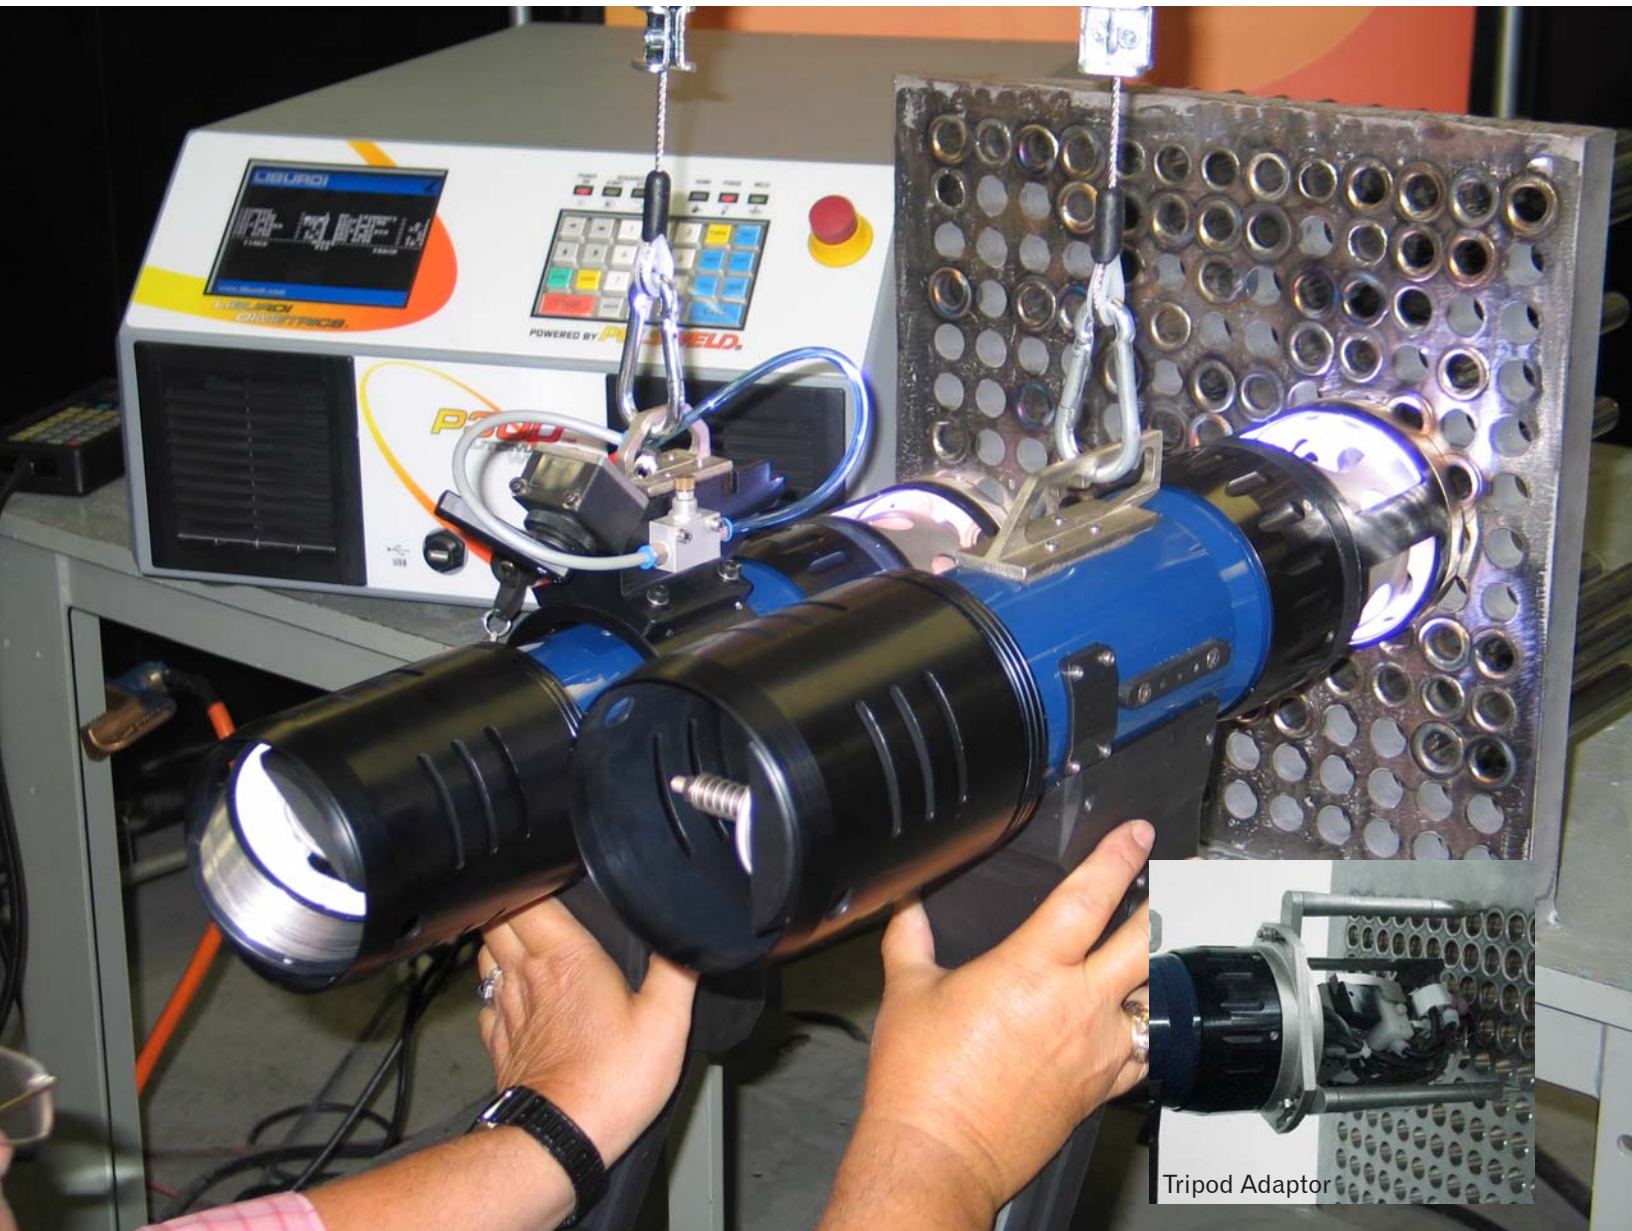

Weld Quality Starts in the Arc

Model P-16M Tube-To-Tubesheet Weld Head with AVC Module

USA | tel: 1-704-892-8872 | dimmktg@dimetrics.com
INTERNATIONAL | tel: 1-905-689-0734 | liburdi@liburdi.com
EUROPE | tel: +31-6-2036-1018 | liburdieurope@liburdi.com
www.liburdi.com