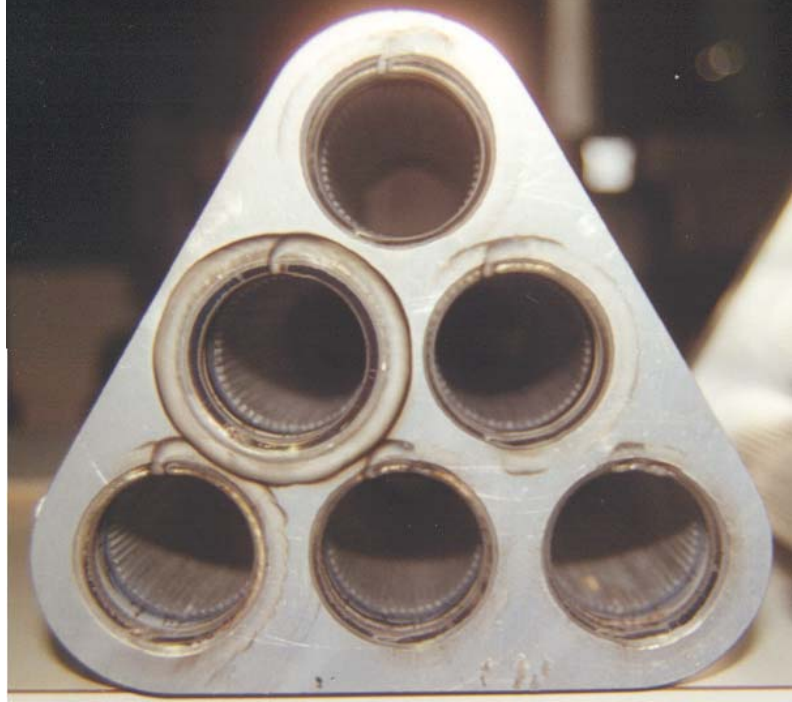

Weld Quality Starts in the Arc

| **Fluted Tube Sheet** |

Reynolds Aluminum

Desalinization Plant

Model P-16 Tube-To-Tubesheet Weld Head with Wire

USA | tel: 1-704-892-8872 | dimmktg@dimetrics.com
INTERNATIONAL | tel: 1-905-689-0734 | liburdi@liburdi.com
EUROPE | tel: +31-6-2036-1018 | liburdieurope@liburdi.com
www.liburdi.com